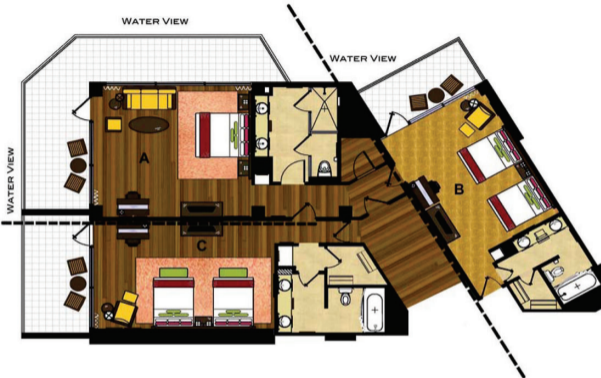

**ARUBA**  
RESORT & STELLARIS® CASINO

**QUANTITY ROOMS**

2

**UNIT AREA PART A**

**GUESTROOM BALCONY**

625 SQ. M.      315 SQ. M.

**UNIT AREA PART B**

**GUEST ROOM      BALCONY**

430 SQ. FT.      88 SQ. FT.

40 SQ. M.      8 SQ. M.

**UNIT AREA PART C**

**GUEST ROOM      BALCONY**

510 SQ. FT.      170 SQ. FT.

45 SQ. M.      16 SQ. M.

**DISTRIBUTION**

 TRADEWINDS CLUB LEVEL  
 TRADEWINDS GRAND OCEAN EXECUTIVE KING SUITE

WATER VIEW

WATER VIEW

WATER VIEW

A- ACTUAL SUITE

B- OPTIONAL CONNECTING ROOM AT ADDITIONAL FEE

C- OPTIONAL CONNECTING ROOM AT ADDITIONAL FEE

**TRADEWINDS GRAND OCEAN FRONT EXECUTIVE KING SUITE**